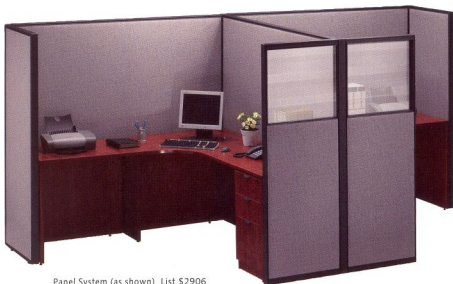

SpaceMax is an affordable, heavy duty commercial grade panel system to be used as room dividers or in desk wrap applications. Easy to install, easy to reconfigure and a stylish contemporary design make SpaceMax a welcome addition to any office environment.