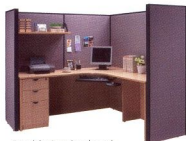

Features

- 2 1/4" thick Aluminum frame construction provides outstanding strength and durability
- Cantilevered frame allows for easy installation of open shelves
- Installation and reconfigurations are quick and easy with SpaceMax's EZLOCK connection system
- Stylish contemporary design
- Stocked in upgraded designer fabric

Panel System (as shown)
List $1789
Complete Package (as shown) includes
72" PL workstation and Open Shelf
List $2895