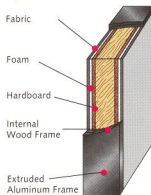

SEE THE SPACEMAX DIFFERENCE

SpaceMax Panels