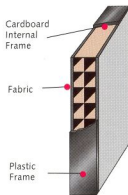

Typical Budget Panels