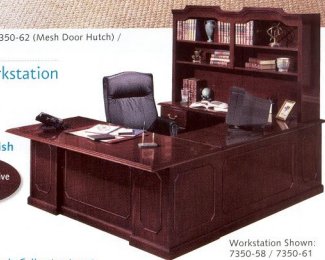

Available Finish

Engraved Executive
Mahogany

Workstation Shown:
7350-58 / 7350-61
As Shown
List $5274

*Special Order