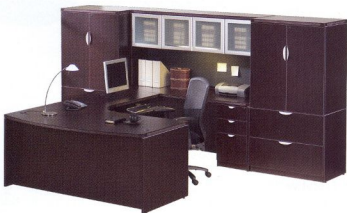

Distinguish your office with the sophisticated look of the Performance Executive Laminate Collection. Finished in American cherry laminate, this collection's bold thick tops accented with an elegant fluted edge detail will bring style and

warmth to any office environment. The exceptional selection of components and our attention to detail in design provides outstanding flexibility when designing your workstation and allows for easy reconfigurations as your needs change.

1 1/2"
Thick Top With
Reeded Edge

Workstation Shown: PLE377L (bow front desk) / 393 (bridge) / 343 (credenza) / 166 (pedestal) / 344 (hutch) / 44GLDRSI (aluminum frame glass doors for hutch) / 118 (tackboard) / 0036 (keyboard) As Shown List $2624

Features

- Core removable locks, grommets and leveling glides included
- Top quality Steel Ball Bearing Drawer Slides
- Flared drawer pulls for an enhanced look
- Bold 1-1/2" thick tops
- 3 mil PVC Fluted Edge on all tops

Available Finishes

Cherry

Espresso*

*Special Order

Workstation Shown:
PLE377R / 393 / 343 / 166 / 344 / 44GLDRSI / 118
312(2) / 152(2) / 0036 As Shown List $4882

Edge Detail