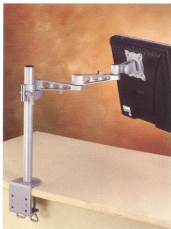

Complete Keyboard Systems

These complete systems feature our finest low profile mechanisms that allows the tray to swivel, tilt (positive 15° and negative 15°), change height and retract out of the way under the worksurface. Complete with a comfort wristrest and mouse surface that will attach to either side.

(A) EZ0021
Deluxe Keyboard Tray w/Adjustable Mouse Surface and Padded Wristrest
List: $216

(B) EZ0021-SL
Deluxe Keyboard Tray w/Adjustable Mouse Surface and Padded Wristrest with Extended Arm Mechanism. (Not Shown.)
List: $275

(C) EZ0046
Premium Extra Wide 28" Keyboard with Wristrest.
List: $120

(D) EZ0036
Deluxe Keyboard Tray w/Reversible Mouse Surface and Wristrest.
List: $112

Task Lights

You don't have to work in the dark. Add a task light to any hutch. Can be attached with screws to laminate or wood and comes with magnet for attaching to metal. Available in 24" and 48" widths.

Task Lights
Model No. PLT24 - 24"W
List $90
Model No. PLT48 - 48"W
List $118

Center Drawer

Flat Panel Monitor Arms