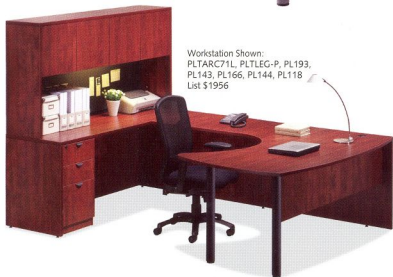

Encore Series Components

See page 15 for complete Component Guide for PL coordinating products.