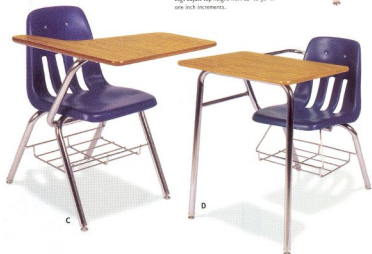

Student Desks

(A) Lift-Lid Student Desk
With Metal Book Box
24"W x 18"D x 22"-30"H
SO751 List: $279

(B) Open-Front Student Desk
With Plastic Book Box
24"W x 18"D x 22"-30"H
SO785 List: $142

Classic Series™ Chair Desks

(C) Tablet-Arm Chair Desk
Standard 24x15 Desk
Surface, Book Rack.
24"W x 33 1/2"D x 30"H
SO97008R List: $268

4000 Series Activity Tables

MODEL #	RECTANGULAR TOP SIZES	MODEL #	MISC. TOP SIZES
24" x 36" SO482436	List: $207	42" Dia. Round SO4842R	List: $276
24" x 48" SO482448	List: $219	48" Dia. Round SO4848R	List: $338
24" x 72" SO482472	List: $304	60" Dia. Round SO4860R	List: $450
30" x 48" SO483048	List: $223	48" x 48" Square SO484848	List: $338
30" x 60" SO483060	List: $282	48" x 72" Kidney SO48KID72	List: $558
30" x 72" SO483072	List: $310	48" x 72" Trapezoid SO48TRAP60	List: $323
36" x 36" SO483636	List: $231		
36" x 60" SO483660	List: $314		
36" x 72" SO483672	List: $327		

Finishes & Frames Available:

Laminate Finishes/Banding:

Upper Frame:

SO = Special Order

Note: Lower legs are Chrome.