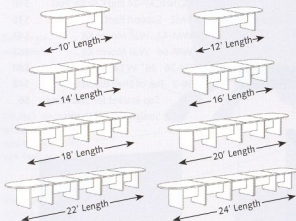

Sample of Table Sizes:

Start with 10' or 12' table and add 4' top inserts to create tables to fit your needs!