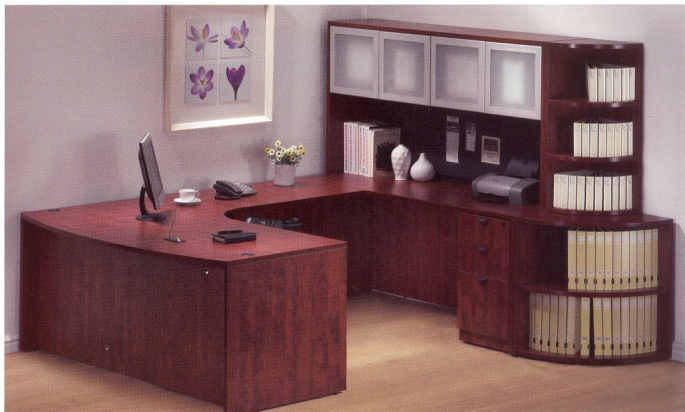

Rich in styling and superior in construction, the Performance Laminate Series offers an intelligent solution to any workstation need. Available in a wide range of components and sizes, it can be easily pieced together

to create the configuration that best suits your needs. Attention to detail in design, quality of hardware, and use of premium grade laminate work surfaces ensure years of trouble free use.