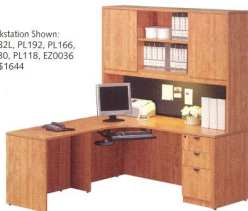

Features

- 3 mil PVC Tough Edge on all exposed edges
- Choice of 5 laminate finishes
- Top quality Steel Ball Bearing Drawer Slides
- Flared drawer pulls for an enhanced look
- Core removable locks, grommets and leveling glides included

Available Finishes

Mahogany

Honey

Cherry

Maple*

Espresso

Workstation Shown:
PL182R, PL192,
PL166, PL144,
PL44GLDRSI, PL118,
EZ0036
List $1776